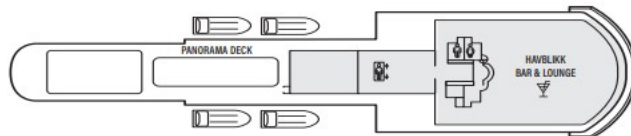

TOTAL PASSENGERSCAPACITY: 640
 CABINS:179 (468 BERTHS)
 CAR CAPACITY:9
 LENGTH:124,1 M
 BEAM:22,0 M
 GROSS TONNAGE:15 776 TONNES
 SPEED:15,5 KNOTS
 BUILT:2020
 SHIPYARD:TERSAN TERSANECLIK SAN. TIC. A.Ş.

- DINING/
PUBLIC SPACES
- INTERIOR
- INTERIOR ACCESSIBLE
- SEAVIEW SUPERIOR DOUBLE
- SEAVIEW SUPERIOR TWIN
- SEAVIEW DELUXE
- SEAVIEW SUPERIOR ACCESSIBLE
- PANORAMIC SUPERIOR
- PANORAMIC DELUXE
- BALCONY DELUXE
- BALCONY DELUXE ACCESSIBLE
- JUNIOR SUITES
- LIGHTHOUSE SUITES