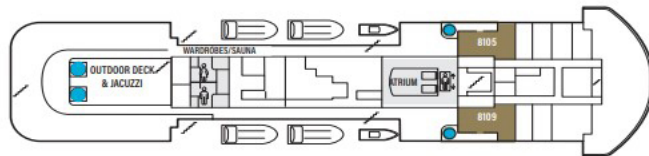

OUR NEW ECO-FRIENDLY SHIP

Enjoy silence, variation and comfort on board Havila Voyages. With our ships you can explore the world's most beautiful coast from the world's most eco-friendly vessels.

SHIP'S SPECIFICATIONS HAVILA CAPELLA & HAVILA CASTOR

TOTAL PASSENGERS .....CAPACITY: 640
CABINS: .....179 (468 BERTHS)
CAR CAPACITY: 9
LENGTH: .....124,1 M
BEAM: .....22,0 M
GROSS TONNAGE: .....15 776 TONNES
SPEED: .....15,5 KNOTS
BUILT: 2020
SHIPYARD: .....TERSAN TERSANECLIK SAN. TIC. A.Ş.

- DINING/
  PUBLIC SPACES
- INTERIOR
- INTERIOR ACCESSIBLE
- SEAVIEW SUPERIOR DOUBLE
- SEAVIEW SUPERIOR TWIN
- SEAVIEW DELUXE
- SEAVIEW SUPERIOR ACCESSIBLE
- PANORAMIC SUPERIOR
- PANORAMIC DELUXE
- BALCONY DELUXE
- BALCONY DELUXE ACCESSIBLE
- JUNIOR SUITES
- LIGHTHOUSE SUITES

DECK 8