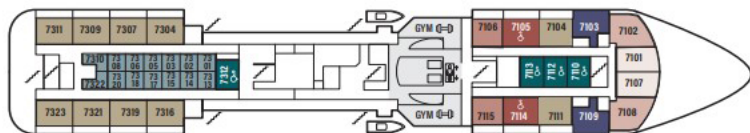

OUR NEW ECO-FRIENDLY SHIP

Enjoy silence, variation and comfort on board Havila Voyages. With our ships you can explore the world's most beautiful coast from the world's most eco-friendly vessels.

SHIP'S SPECIFICATIONS HAVILA CAPELLA & HAVILA CASTOR

TOTAL PASSENGERS .....CAPACITY: 640
CABINS: .....179 (468 BERTHS)
CAR CAPACITY: 9
LENGTH: .....124,1 M
BEAM: .....22,0 M
GROSS TONNAGE: .....15 776 TONNES
SPEED: .....15,5 KNOTS
BUILT: 2020
SHIPYARD: .....TERSAN TERSANECLIK SAN. TIC. A.Ş.

- DINING/
  PUBLIC SPACES
- INTERIOR
- INTERIOR ACCESSIBLE
- SEAVIEW SUPERIOR DOUBLE
- SEAVIEW SUPERIOR TWIN
- SEAVIEW DELUXE
- SEAVIEW SUPERIOR ACCESSIBLE
- PANORAMIC SUPERIOR
- PANORAMIC DELUXE
- BALCONY DELUXE
- BALCONY DELUXE ACCESSIBLE
- JUNIOR SUITES
- LIGHTHOUSE SUITES

DECK 7